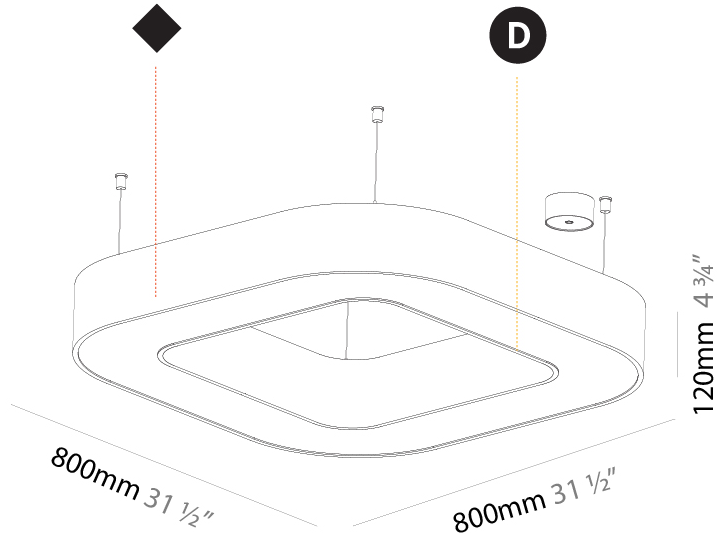

GENERAL

Series: Glorious
Subseries: Glorious Quantum
Brand: Prolicht
Division: Architectural
Mounting Type: Suspension
Mounting Location: Ceiling
Subcategory: Ambient

PHYSICAL

Shape: Square
Length (mm): 800
Length (in): 31 1/2
Width (mm): 800
Width (in): 31 1/2
Height (mm): 120
Height (in): 4 3/4
Max. Overall Height (mm): 2120
Max. Overall Height (in): 83 7/16
Light Distribution: Direct / Indirect
Weight (kg): 9.71
Weight (lbs): 21.44
Diffuser: PMMA - Opal or Micro-Prism
Fixture Finish: SSR / BKV / CWI / CRY / HAB / LAG / UFT / ITA / RUA / RUR / MIC / FTG / MYG / TWT / LOD / PUS / FRO / FUP / KIA / POP / BLS / SPG / MEY / GOH / GUM / CHC / COM / ABZ / JAG / OBR / MOS / ROR
Fixture Material: Aluminum

ELECTRICAL

Lamp Type: LED (Zhaga Standard)
Input Wattage (W): 40 / 20
Total Output Wattage (W): 48 / 38.4 (3500K)
Dimming: Non-Dimming / Phase Dimming (120Vac only) / 0-10V Dimming
Driver Included: Yes
Driver Location: Integrated
Driver Type: Constant Current - 120 / 277Vac
Driver Class: Class 2
Input Voltage (V): 120 - 277
Constant Current (MA): 350 / 800/400 (3500K)

LED

Color Temperature (°K): 3000 / 3500 / 4000
Max. Delivered Lumen (lm): 3690 / 3822 / 3900 Direct / 2560 / 2646 / 2700 Indirect
CRI: >80 CRI
Efficiency (%): 69.8
Lamp Life (hrs): 50000

OPTICAL

RATINGS AND CERTIFICATIONS

Certified By: Certified for North American Standards
IP rating: IP20